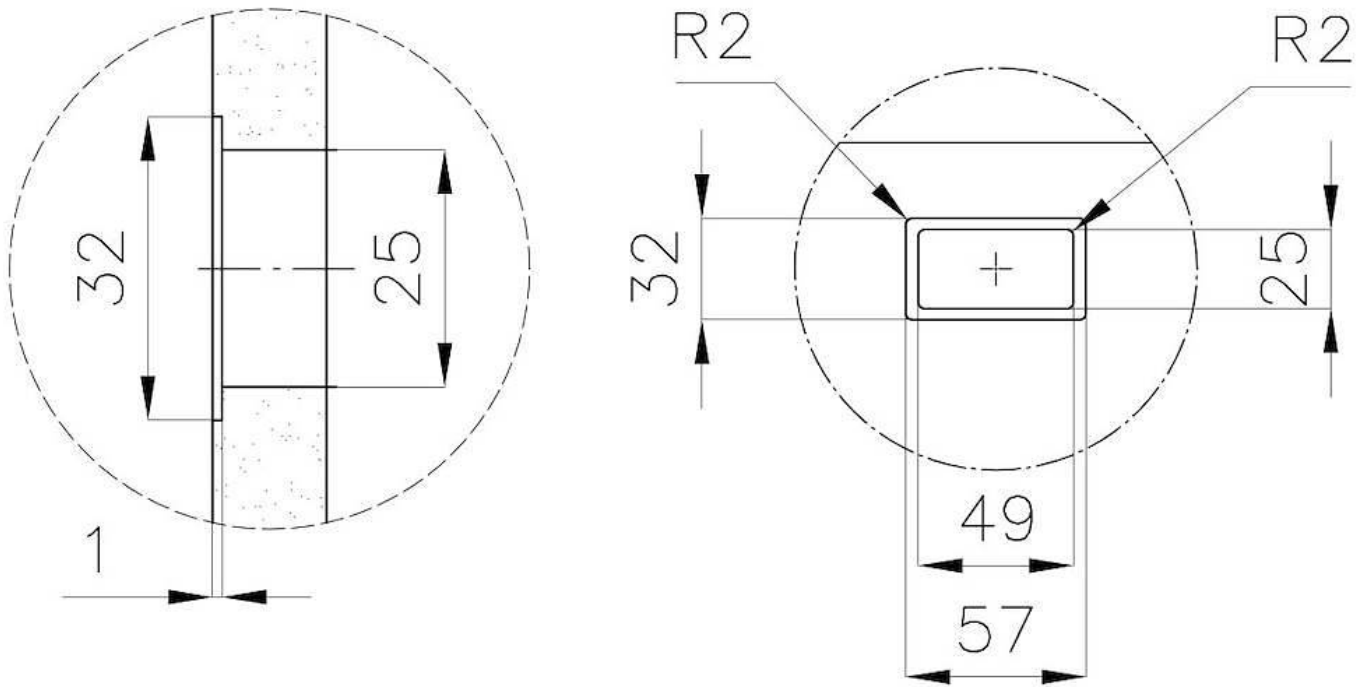

DETTAGLIO PER TROPPO PIENO / OVERFLOW DETAILS